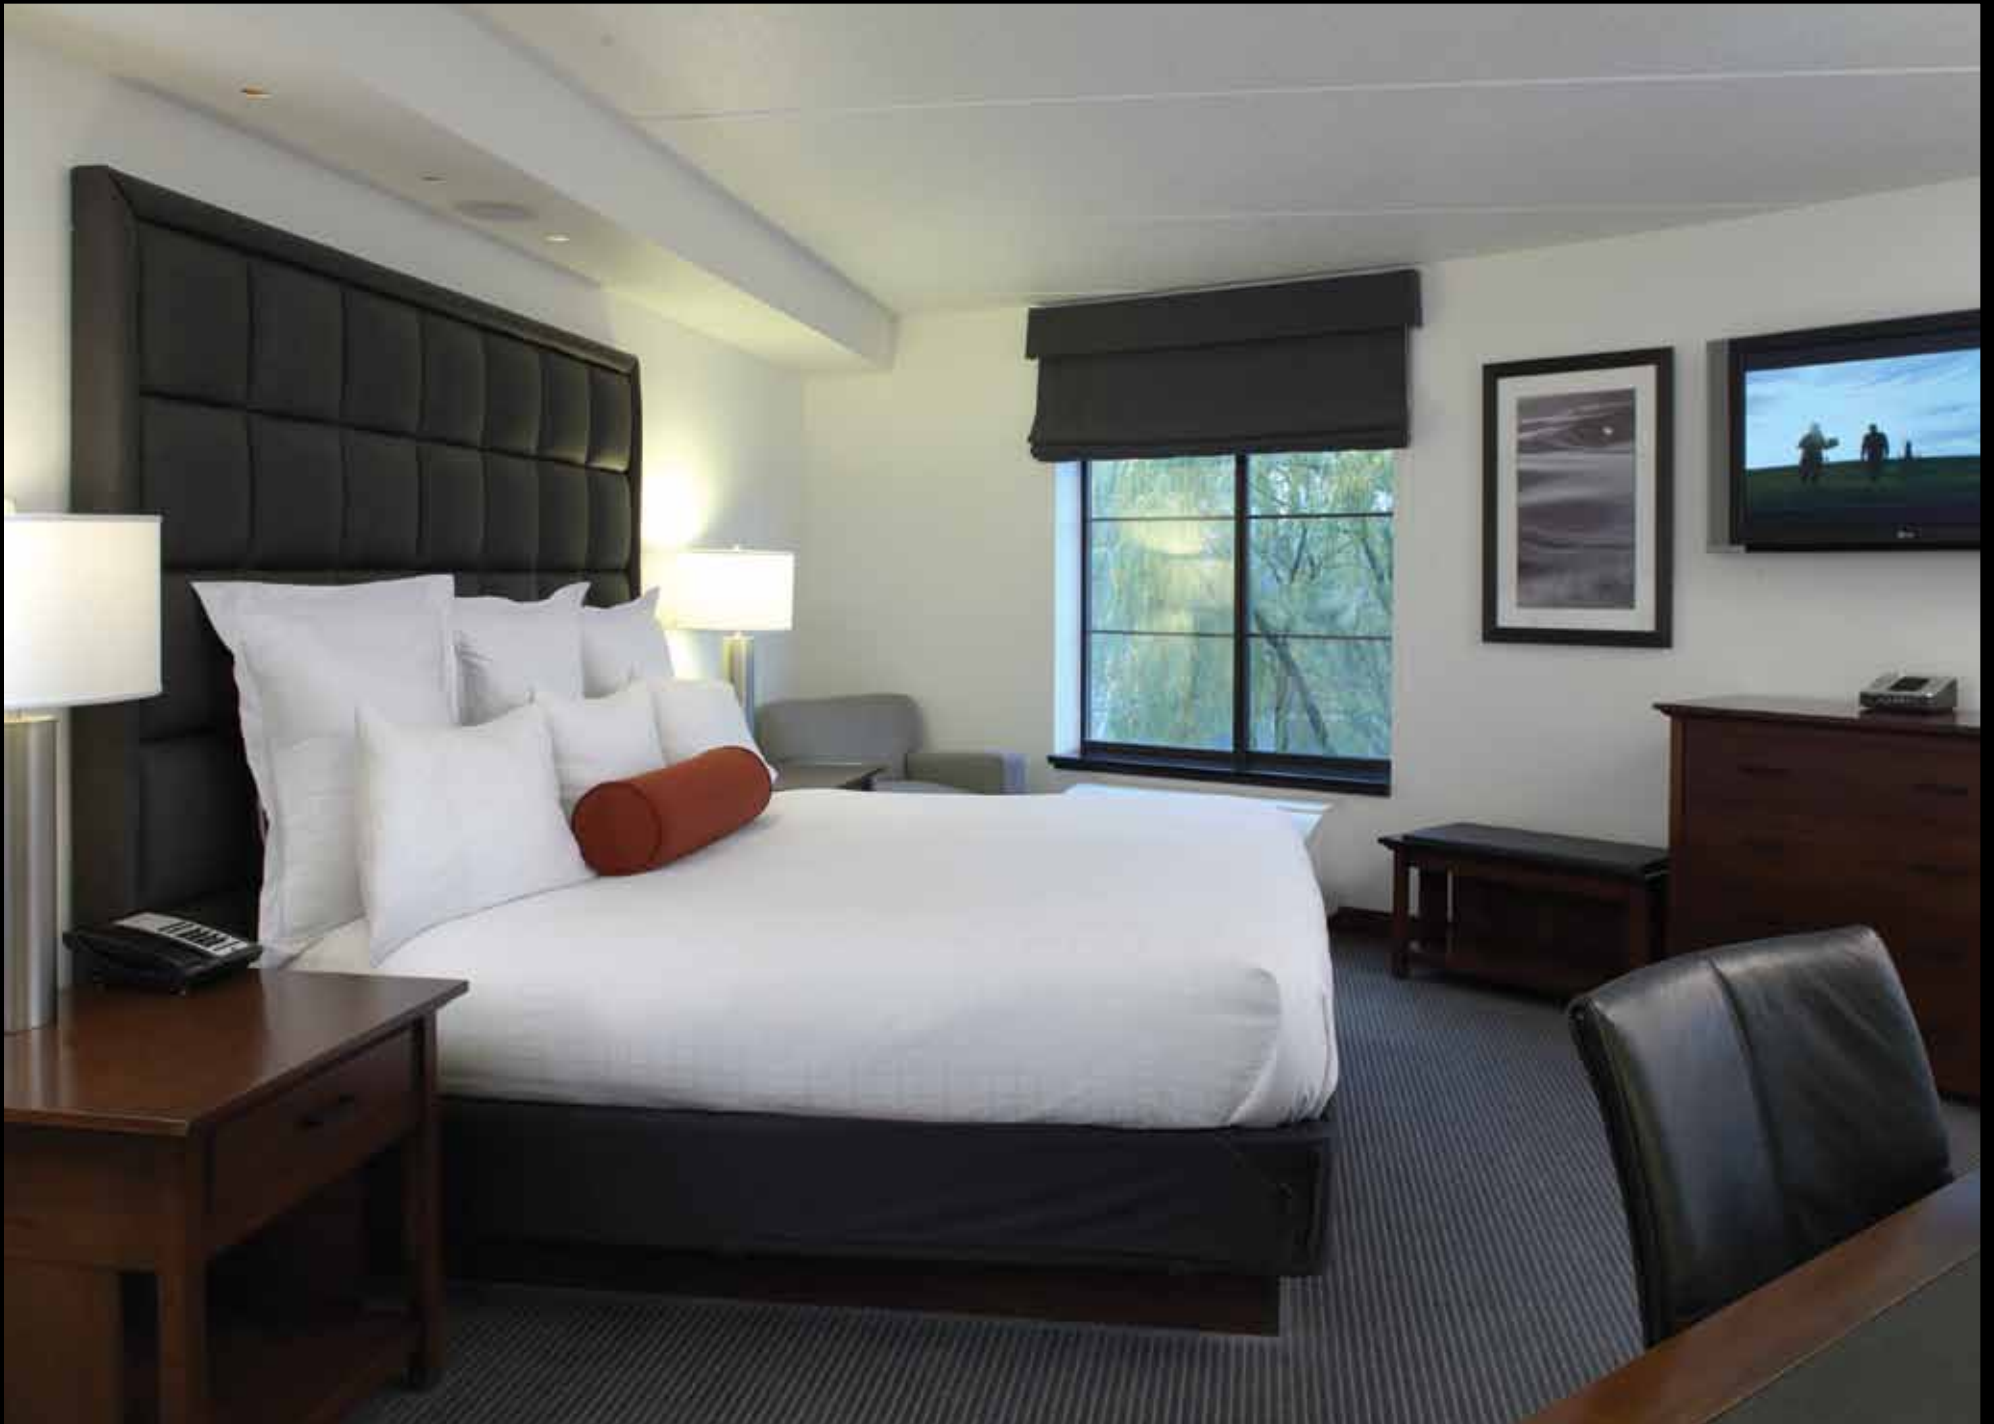

INN ON WOODLAKE