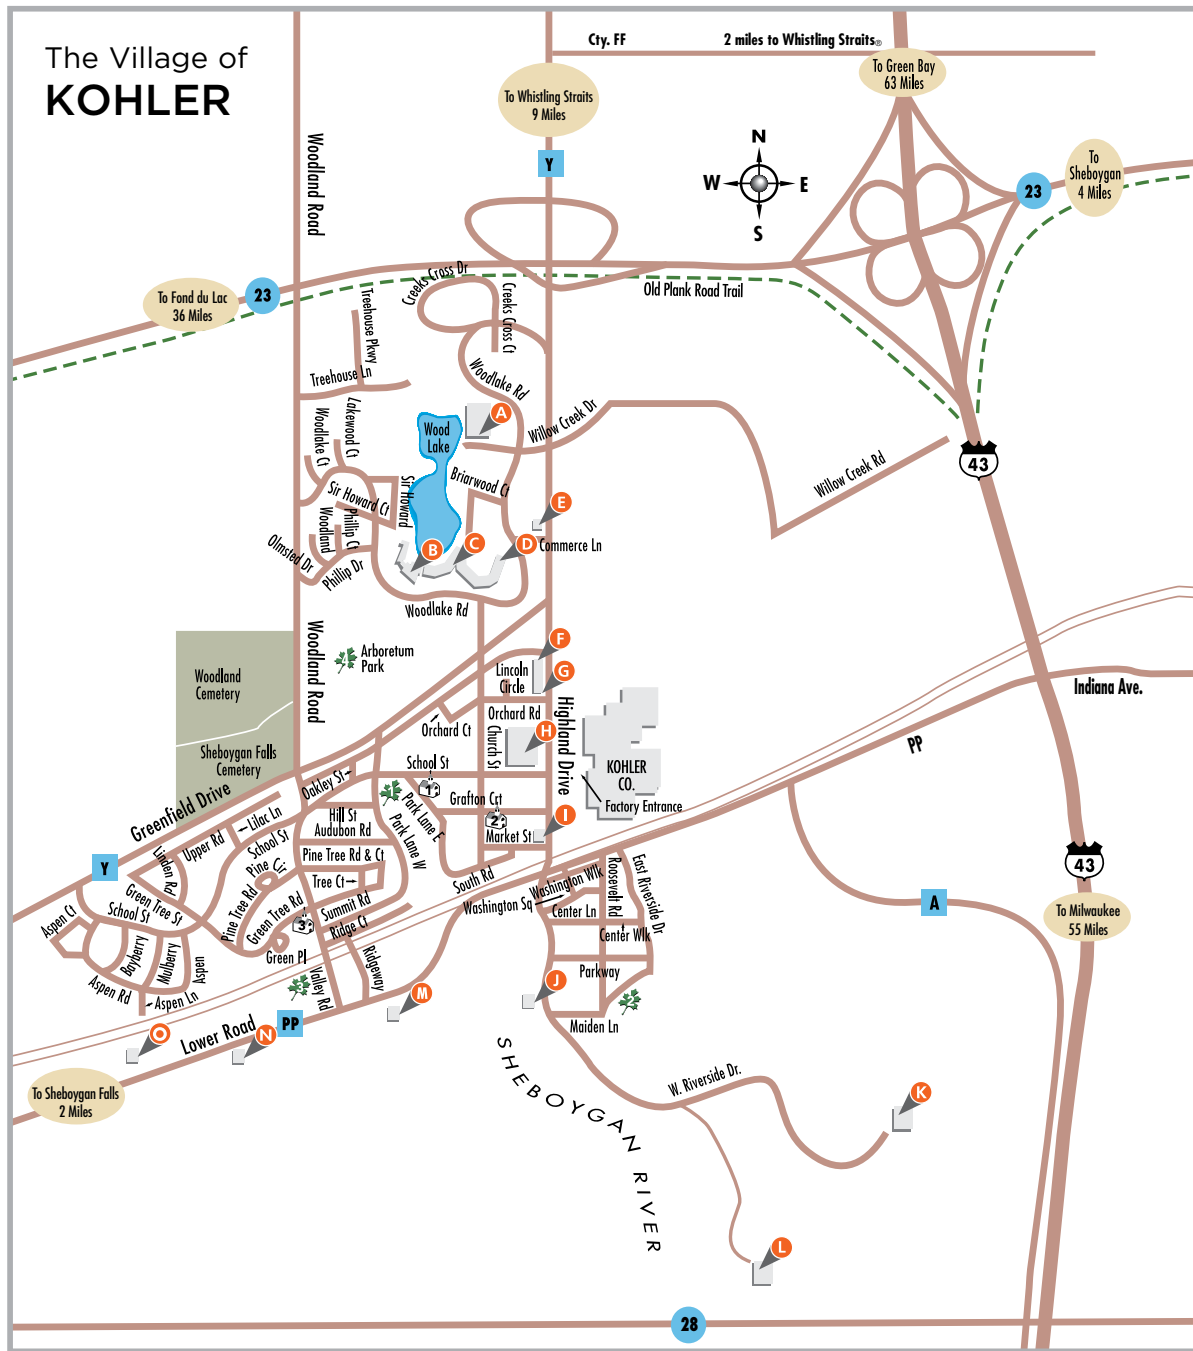

DINING

The Immigrant Restaurant

The Winery Bar

The Horse & Plow

The Wisconsin Room

The Greenhouse

Whistling Straits® Restaurant

Blackwolf Run Restaurant

THE AMERICAN CLUB RESORT

THE AMERICAN CLUB RESORT

THE AMERICAN CLUB RESORT

THE AMERICAN CLUB. RESORT

The Village of KOHLER

- A** Sports Core Health & Racquet Club
- B** Inn on Woodlake
- C** The Shops at Woodlake Kohler, Village Realty & Development, Cucina
- D** Woodlake Market
- E** Quality Q-Mart
- F** Kohler Design Center, Carriage House
- G** Kohler Waters Spa

- H** The American Club®, The Horse & Plow, The Immigrant Restaurant, The Wisconsin Room, The Greenhouse
- I** Hospitality & Real Estate Group Administration Building
- J** Waelderhaus
- K** River Wildlife (Private Club)
- L** Blackwolf Run®
- M** Team Challenge Course & Pavilion

- N** Riverbend (Private Club)
- O** Kohler Stables
- P** Parks
 - 1) Ravine
 - 2) Roosevelt
 - 3) Lost Woods
 - 4) Arboretum

INN ON WOODLAKE

INN ON WOODLAKE

DINING

DINING

KOHLER WATERS SPA

KOHLER WATERS SPA